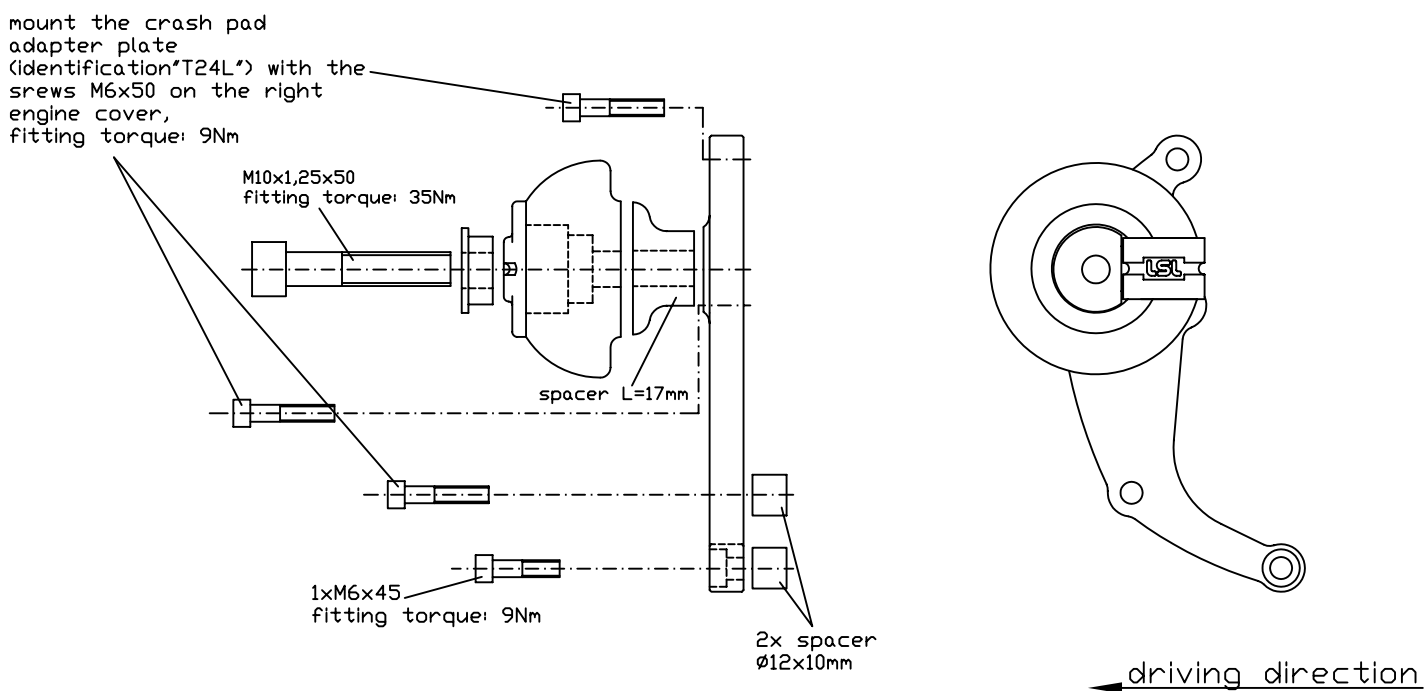

Fitting instruction Crash- Pad Kit Triumph Bonneville/Thruxton

Part.no.: 550T024

Important: If you are not a trained motorcycle mechanic stop now. Ask a local motorcycle shop to do the work for you.

Fitting on the right side

Fitting on the left side

LSU
MOTORRADTECHNIK

D – 47809 Krefeld

www.lsl.eu