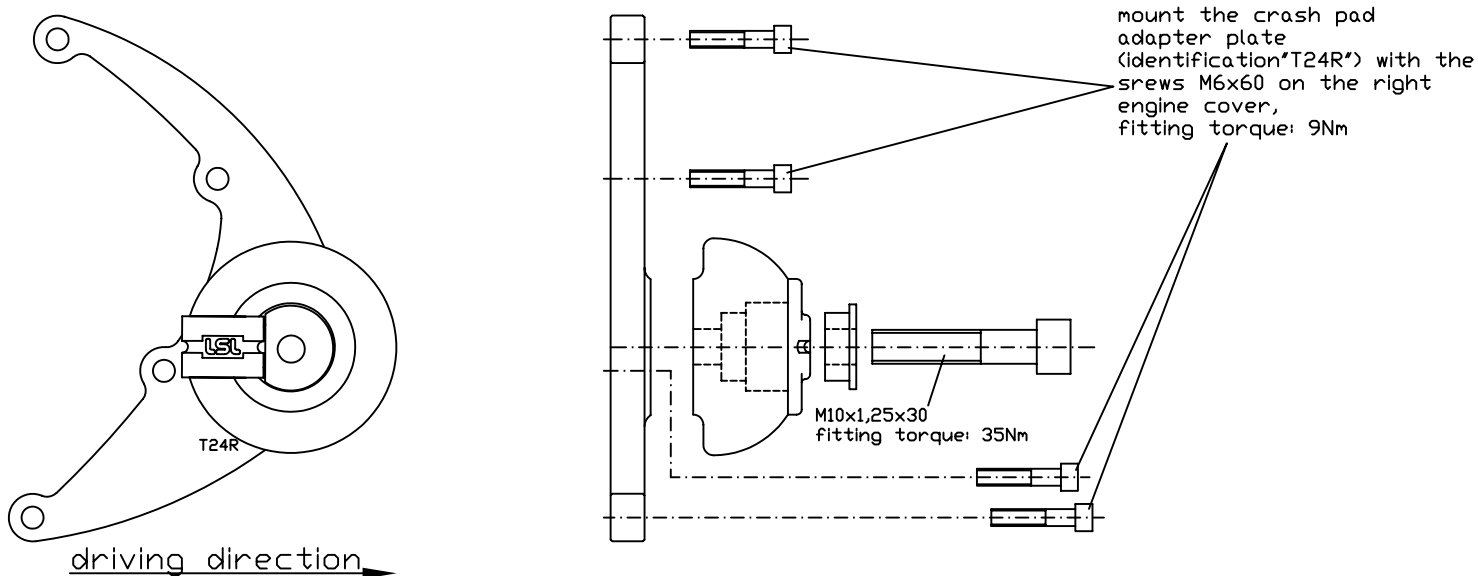

Fitting instruction Crash- Pad Kit Triumph Bonneville/Thruxton

Part.no.: 550T024

Important: If you are not a trained motorcycle mechanic stop now. Ask a local motorcycle shop to do the work for you.

Fitting on the right side

Fitting on the left side

LSU
MOTORRADTECHNIK

D – 47809 Krefeld

www.lsl.eu